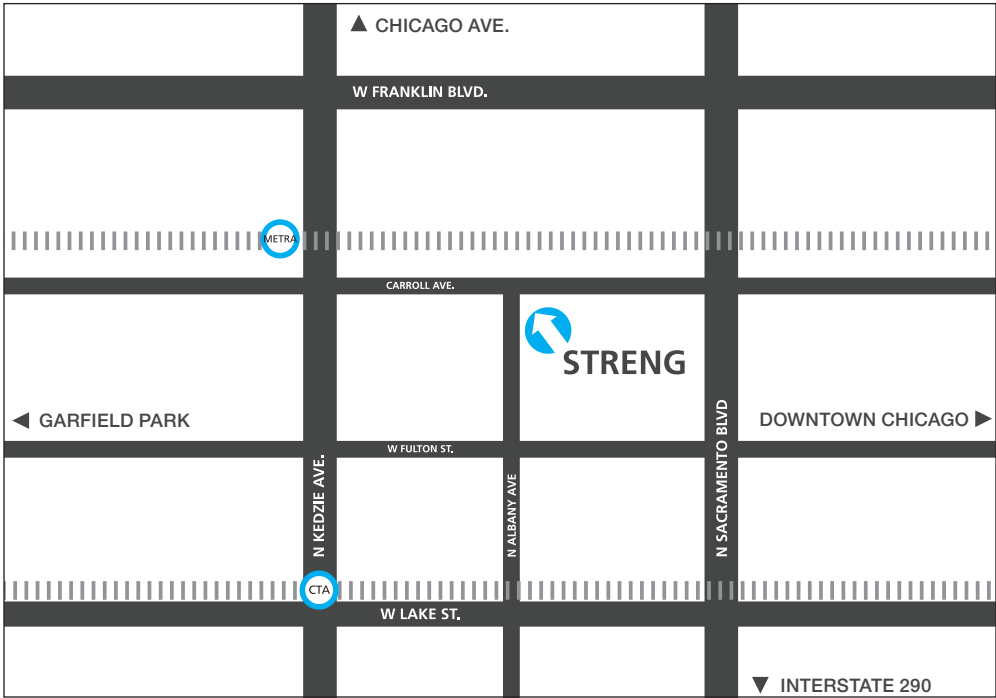

STRENG . DIRECTIONS

FROM THE EAST (DOWNTOWN)

- 1 West on Congress, which will merge into Interstate 290.
- 2 Exit at Kedzi Ave, take a right and head north.
- 3 Two blocks past the Lake St. train line take a right on W Fulton St.
- 4 After two blocks turn left, north, onto N Albany Ave.
- 5 The studio is located at 319 N. Albany in the Fulton / Carol Arts. This is a large brick building on the right, east, side of the street.

FROM THE NORTH

- 1 South on Interstate 90 / 94.
- 2 Exit west onto Interstate 290.
- 3 Exit at Kedzi Ave, take a right and head north.
- 4 Two blocks past the Lake St. train line take a right on W Fulton St.
- 5 After two blocks turn left, north, onto N Albany Ave.
- 6 The studio is located at 319 N. Albany in the Fulton / Carol Arts. This is a large brick building on the right, east, side of the street.